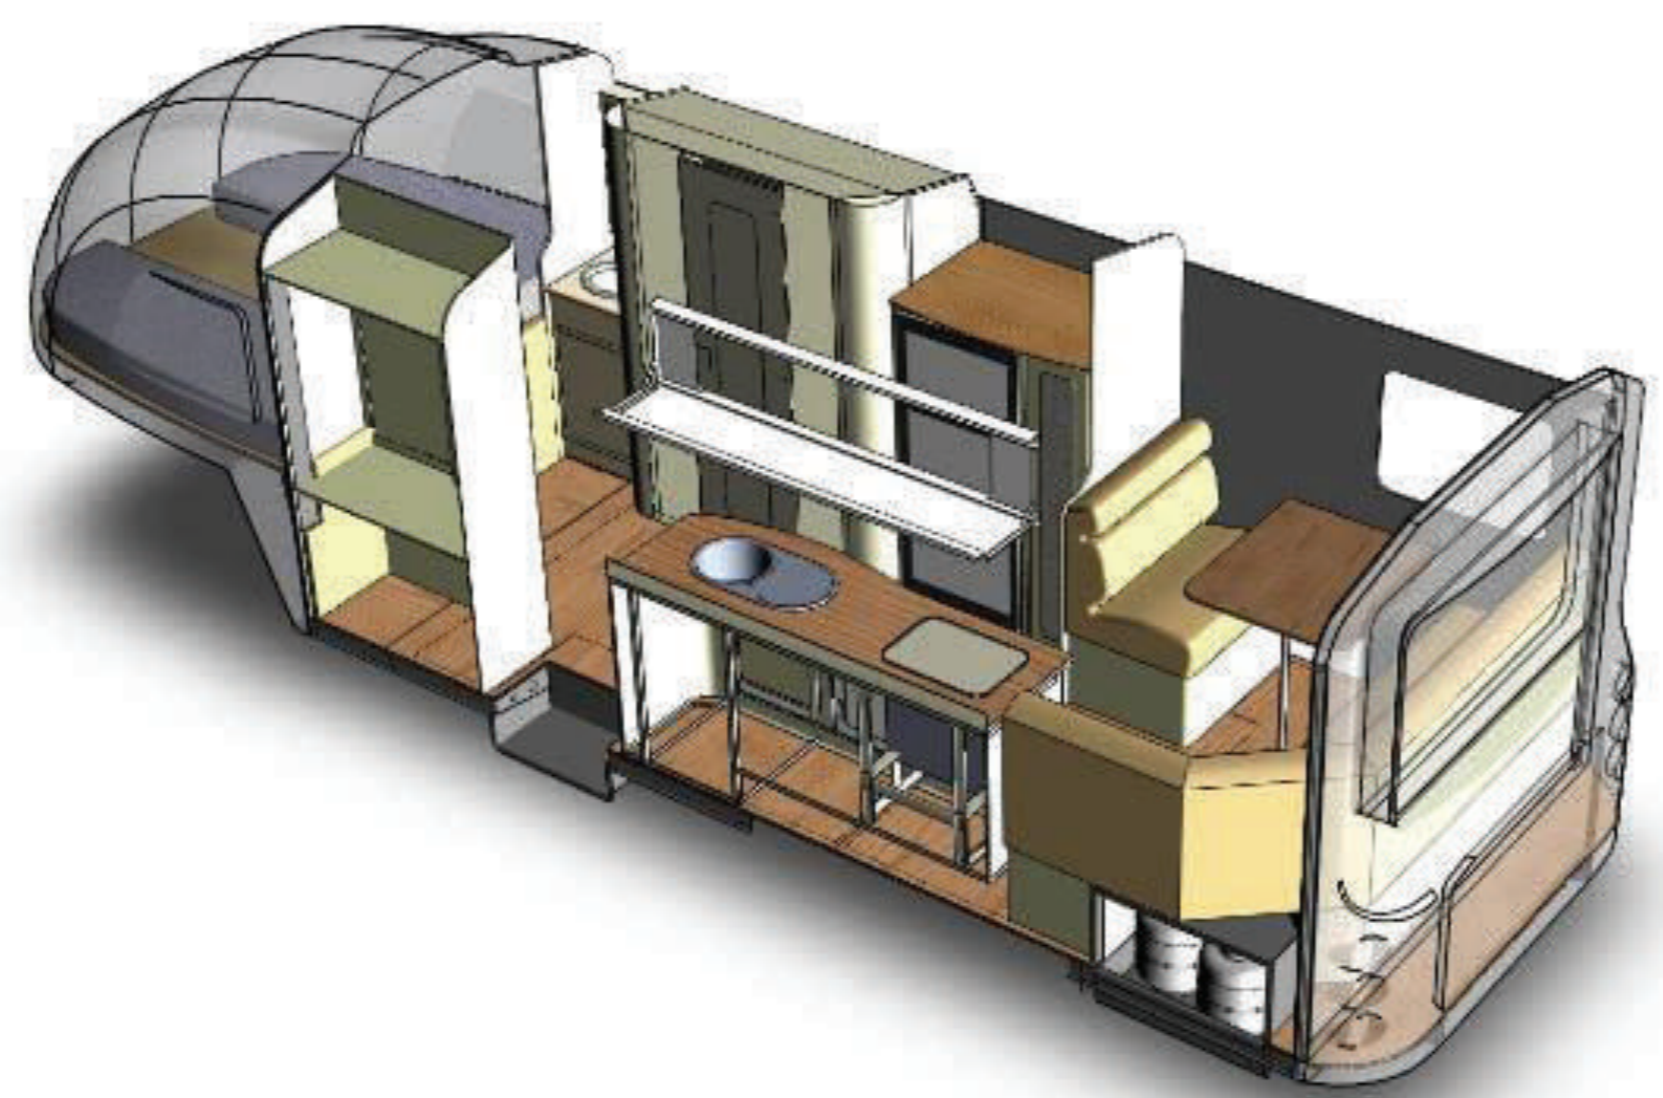

The Macquarie 25 - An Australian Classic

You don't require larger, more expensive tow vehicles and there is a wide variety to choose from including single cab, extra cab, and dual cab in both 2WD & 4WD. Travelhome's unique aerodynamic design reduces traveling costs and it's relative small size & weight means that it is extremely safe & simple to tow. The positioning of the hitch above the rear axle dramatically improves towing efficiency, maneuverability, and safety, particularly when compared to conventional caravans. Travelhome's overall build quality & modern finish is second to none, all cabinetry is constructed from light weight aluminium and is powder coated for a clean, durable finish. These are only some of the many reasons why more people are choosing Travelhome today.

MACQUARIE 25

Welcome to the Travelhome Lifestyle