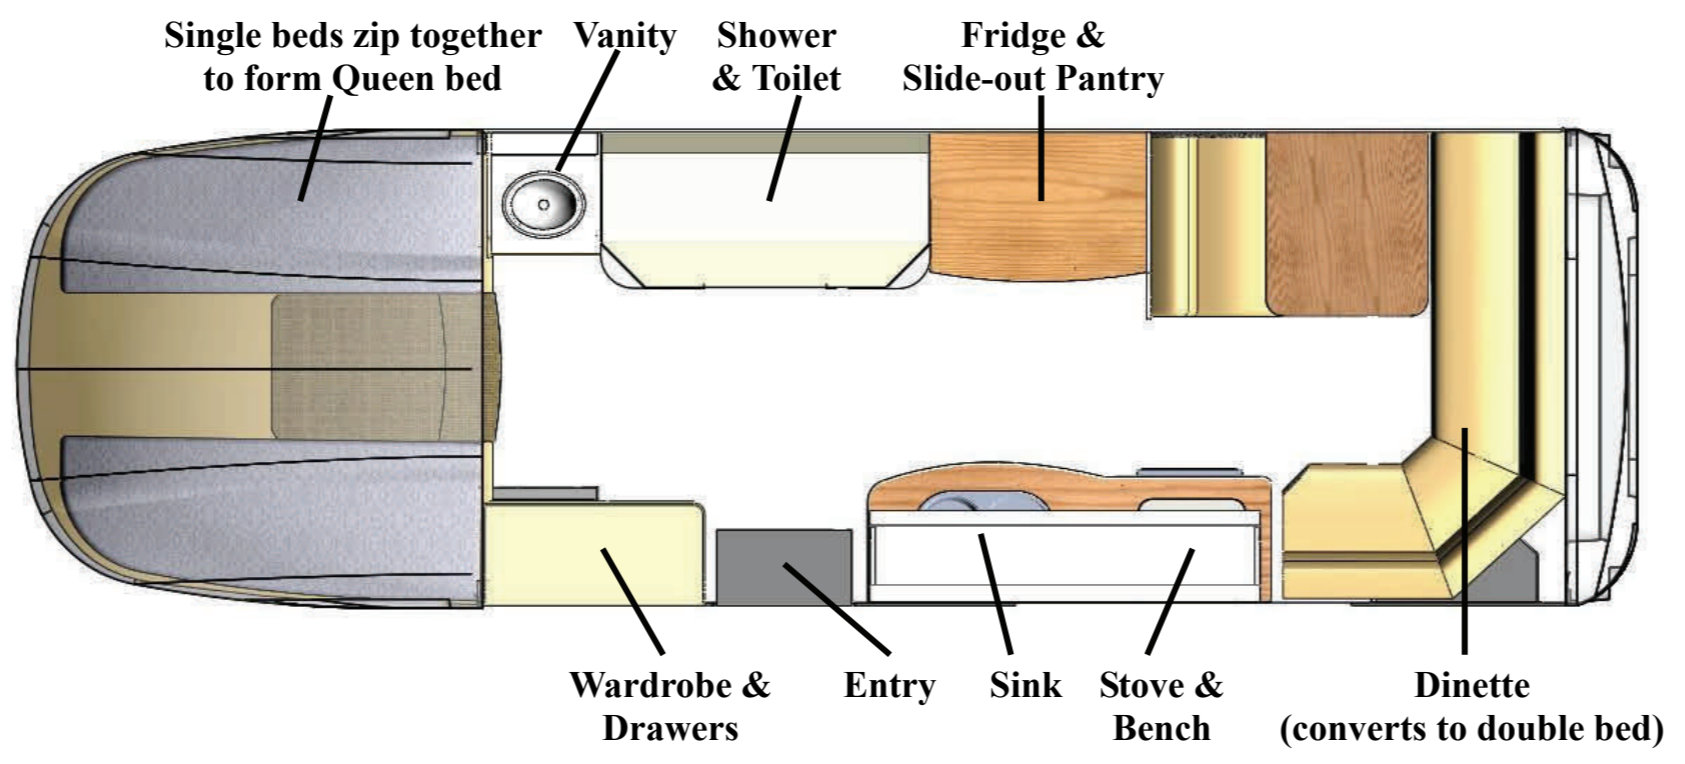

MACQUARIE 25