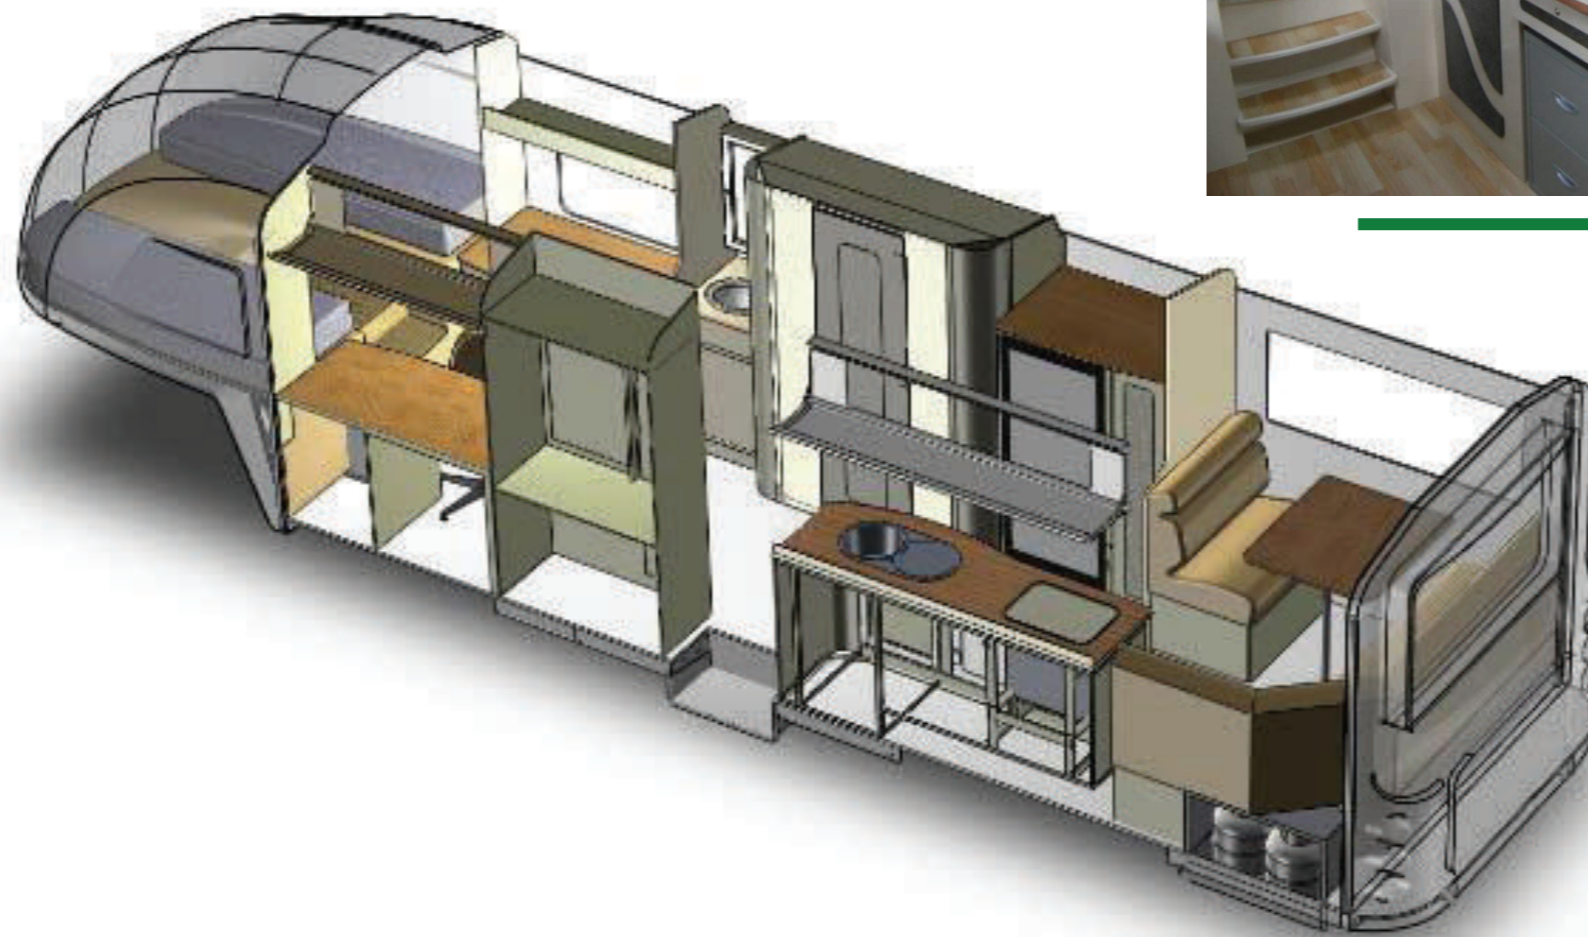

# The Travelhome Macquarie 29 Range

Australia's leading fifth wheel manufacturer has just released an exciting new model of its Travelhome. The popular Macquarie 25 footer now has a big brother in the new larger Macquarie 29. Incorporating all the features that have made the Macquarie 25 an Australian favourite but with even more standard features and options, the Macquarie 29 is just what you would expect from such a well respected RV manufacturer.

You only have to look at a Travelhome to know that it is in a class all of its own. From its streamlined shape and aerodynamic nose through to its bright and open interior, you can tell that every detail has been carefully thought out, and the original style and comfort has been further refined over the years to complete this unique fifth wheeler.

This layout was designed for those people who wish to travel but also still want to do some work on their travels. The inclusion of an office desk and chair with some extra bench space opposite allows owners to work in comfort anywhere across the country. Overhead roller lockers above both desks cater for filing and windows with blinds and flyscreens open the office area up so you can enjoy the holiday surroundings. The addition of the office area also opens up access to the bedroom creating a very spacious and roomy feel through the entire home.

## OFFICE FLOORPLAN

With standard features including a surround sound 6 speaker entertainment system, DVD player, 19" flat screen TV, two door fridge freezer, fabric upgrade, clock, wall mounted magazine holders, reverse cycle air conditioning, electric entry step, LED lighting throughout, full height slide-out kitchen pantry, and much more, this 5th Wheeler is a must-see before you buy any other RV. Options include front-loading washing machine, solar panels, reversing camera, and generator.