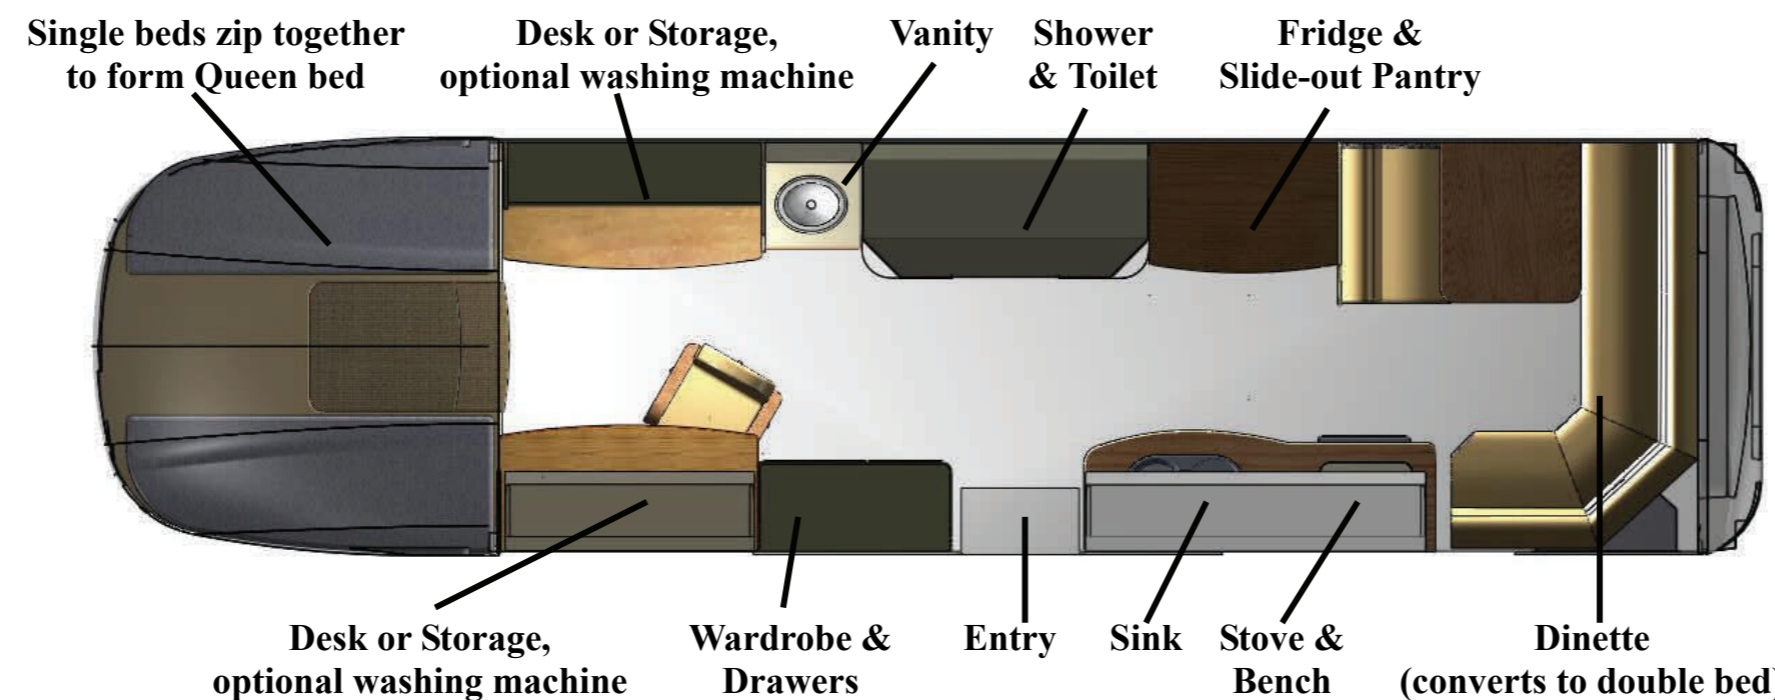

# The Travelhome Macquarie 29 Range

Australia's leading fifth wheel manufacturer has just released an exciting new model of its Travelhome. The popular Macquarie 25 footer now has a big brother in the new larger Macquarie 29. Incorporating all the features that have made the Macquarie 25 an Australian favourite but with even more standard features and options, the Macquarie 29 is just what you would expect from such a well respected RV manufacturer.

This layout was designed for those people who wish to travel but also still want to do some work on their travels. The inclusion of an office desk and chair with some extra bench space opposite allows owners to work in comfort anywhere across the country. Overhead roller lockers above both desks cater for filing and windows with blinds and flyscreens open the office area up so you can enjoy the holiday surroundings. The addition of the office area also opens up access to the bedroom creating a very spacious and roomy feel through the entire home.

## OFFICE FLOORPLAN

With standard features including a surround sound 6 speaker entertainment system, DVD player, 19" flat screen TV, two door fridge freezer, fabric upgrade, clock, wall mounted magazine holders, reverse cycle air conditioning, electric entry step, LED lighting throughout, full height slide-out kitchen pantry, and much more, this 5th Wheeler is a must-see before you buy any other RV. Options include front-loading washing machine, solar panels, reversing camera, and generator.